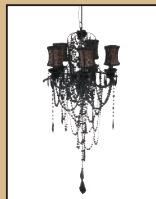

O-091375
Chandelier Elegant Black
¥ 18,000
H:950 φ:450