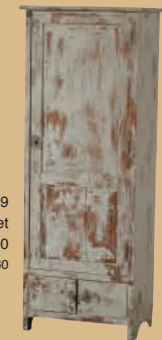

O-091341
Sofa JOHN 2P
¥ 25,000
H:780 W:1300 D:570 SH:450

O-091342
Balcerona Ottoman (Black/Brown)
¥ 10,000
H:380 W:580 D:550

O-091343
Trunk Side Table
(S) ¥15,000
H:610 W:600 D:360
(L) ¥ 18,000
H:440 W:1200 D:450

O-091344
Leather Chest
¥ 30,000
H:800 W:1050 D:530

O-091345
Lamp DANTE
¥ 8,000x2
H:1530 φ:350

LIVING

O-091346
Four-Way Mirror
¥ 30,000
H:950 W:~1920

O-091347
Silver Candle Stand
(S) ¥4,000
H:1230 φ:580
(L) ¥5,000
H:1500 φ:660

O-091348
Chandelier PRESTON
¥ 30,000
H:1750 φ:500

O-091349
Spotted Closet
¥ 18,000
H:1590 W:570 D:360

O-091350
Sofa JACKIE
¥ 8,500
H:900 W:600 D:570 SH:480

O-091351
Ottoman JACKIE
¥ 15,000
H:450 W:1250 D:750