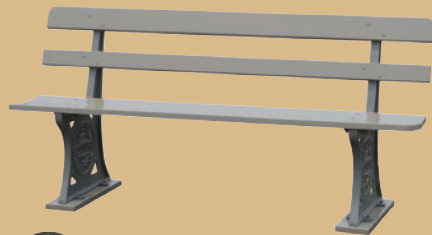

O-091400
Park Bench Green
¥ 10,000
H:900 W:1800 D:550 SH:470