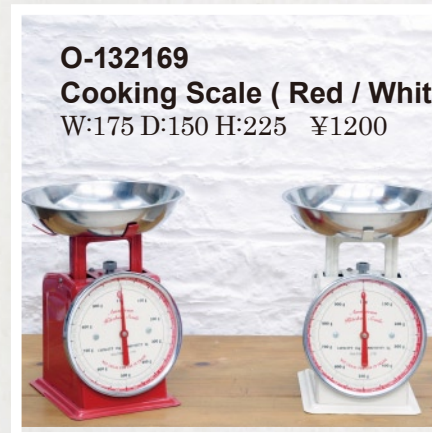

O-132169
Cooking Scale (Red / White)
W:175 D:150 H:225 ¥1200